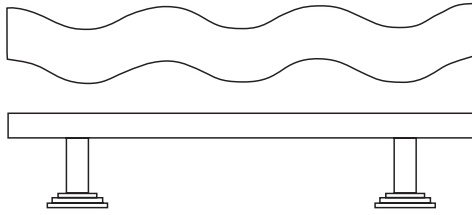

SERIES 105 "THE WAVE"

SERIES 105 "THE WAVE"

Description Base/Top	Product Code Series/Finish	Price
Pull 1.66" Long		
Black Enamel	105/000/023	$10.50
White Enamel	105/000/024	10.50
Satin Brass	105/000/001	12.15
Polished Brass	105/000/002	13.00
Polished Chrome	105/000/011	15.65
Satin Chrome	105/000/013	14.80
Pull 3.25" Long - 1.75" center to center		
Black Enamel	105/175/023	18.00
White Enamel	105/175/024	18.00
Satin Brass	105/175/001	21.50
Polished Brass	105/175/002	23.00
Polished Chrome	105/175/011	28.00
Satin Chrome	105/175/013	26.50
Pull 5.00" Long - 3" center to center		
Black Enamel	105/300/023	22.50
White Enamel	105/300/024	22.50
Satin Brass	105/300/001	27.25
Polished Brass	105/300/002	29.75
Polished Chrome	105/300/011	36.00
Satin Chrome	105/3005/013	33.50
Pull 6.25" Long - 5" center to center		
Black Enamel	105/500/023	25.50
White Enamel	105/500/024	25.50
Satin Brass	105/500/001	31.50
Polished Brass	105/500/002	34.50
Polished Chrome	105/500/011	41.50
Satin Chrome	105/5005/013	38.50
Pull 8.25" Long - 6" center to center		
Black Enamel	105/600/023	30.50
White Enamel	105/600/024	30.50
Satin Brass	105/600/001	38.00
Polished Brass	105/600/002	42.00
Polished Chrome	105/600/011	50.00
Satin Chrome	105/6005/013	46.00

Custom finishes are available for virtually all elements of each series. Contact your representative for more information.

Green Street Details, Inc.

8900 NE Vancouver Way
Portland, OR 97211
800-275-7855 Toll Free • 503-222-1034 Fax