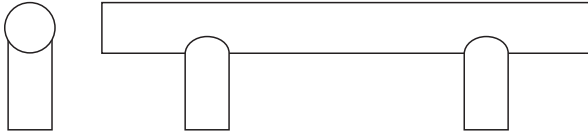

T-BAR PULL

The T-Bar pull is sold by the inch, with each pull custom manufactured to the specified length. Fractions of an inch are rounded up to the next inch when figuring pricing.

Description Finish	Price per Pull	
Satin Aluminum	$1.50/inch	$18.00 min./pull
White Powder Coat	2.25/inch	27.00 min./pull
Black Powder Coat	2.25/inch	27.00 min./pull
Satin Stainless Steel	3.00/inch	36.00 min./pull
Satin Brass	3.00/inch	36.00 min./pull
Polished Stainless Steel	10.00/inch	120.00 min./pull
Polished Brass	10.00/inch	120.00 min./pull

Custom finishes and back-to-back mounting are available. Call your local representative for details.

IMPORTANT: Please order carefully. Due to the custom nature of this particular series, items irdered incorrectly can not be returned for exchange or credit.

Green Street Details, Inc.

8900 NE Vancouver Way
Portland, OR 97211
800-275-7855 Toll Free • 503-222-1034 Fax